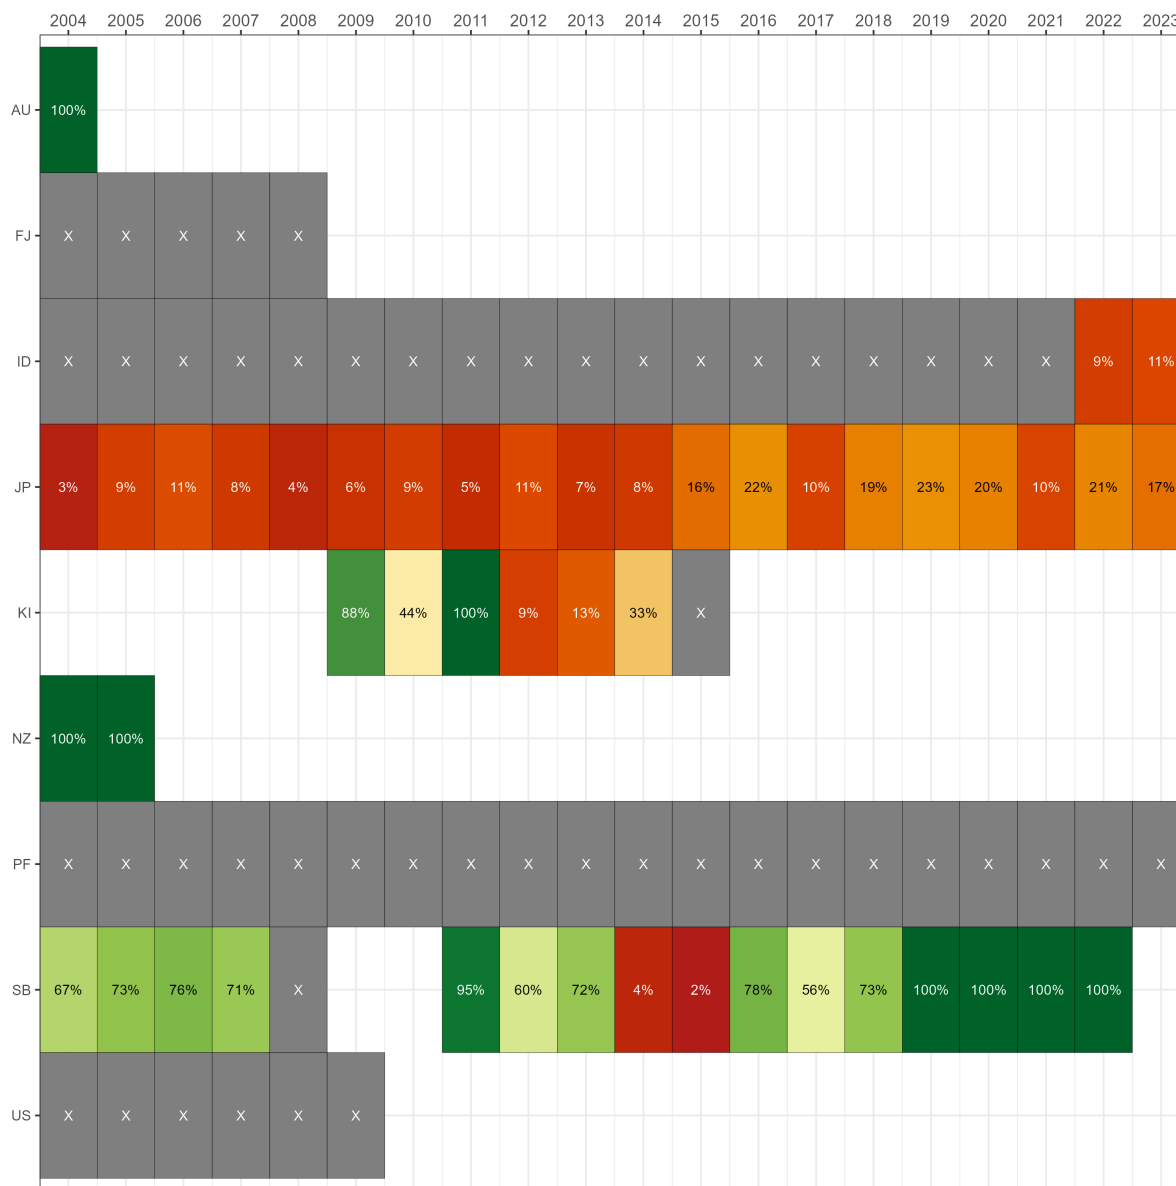

Table 27: Coverage of levels of the KEY SPECIES - PURSE SEINE

Pole-and-line fishery operational data fields

Table 28: Coverage of POLE-AND-LINE operational data submitted to the WCPFC ⁵

	2004	2005	2006	2007	2008	2009	2010	2011	2012	2013	2014	2015	2016	2017	2018	2019	2020	2021	2022	2023	
FIJI	X	X	X	X	X																
INDONESIA	X	X	X	X	X	X	X	X	X	X	X	X	X	X	X	X	X	X	X	100%	100%
JAPAN	100%	100%	100%	100%	100%	100%	100%	100%	100%	100%	100%	100%	100%	100%	100%	100%	100%	100%	100%	100%	100%
KIRIBATI						100%	100%	100%	100%	100%	100%	X									
SOLOMON ISLANDS	100%	100%	100%	100%	X			100%	100%	100%	100%	100%	100%	100%	100%	100%	100%	100%	100%	100%	100%