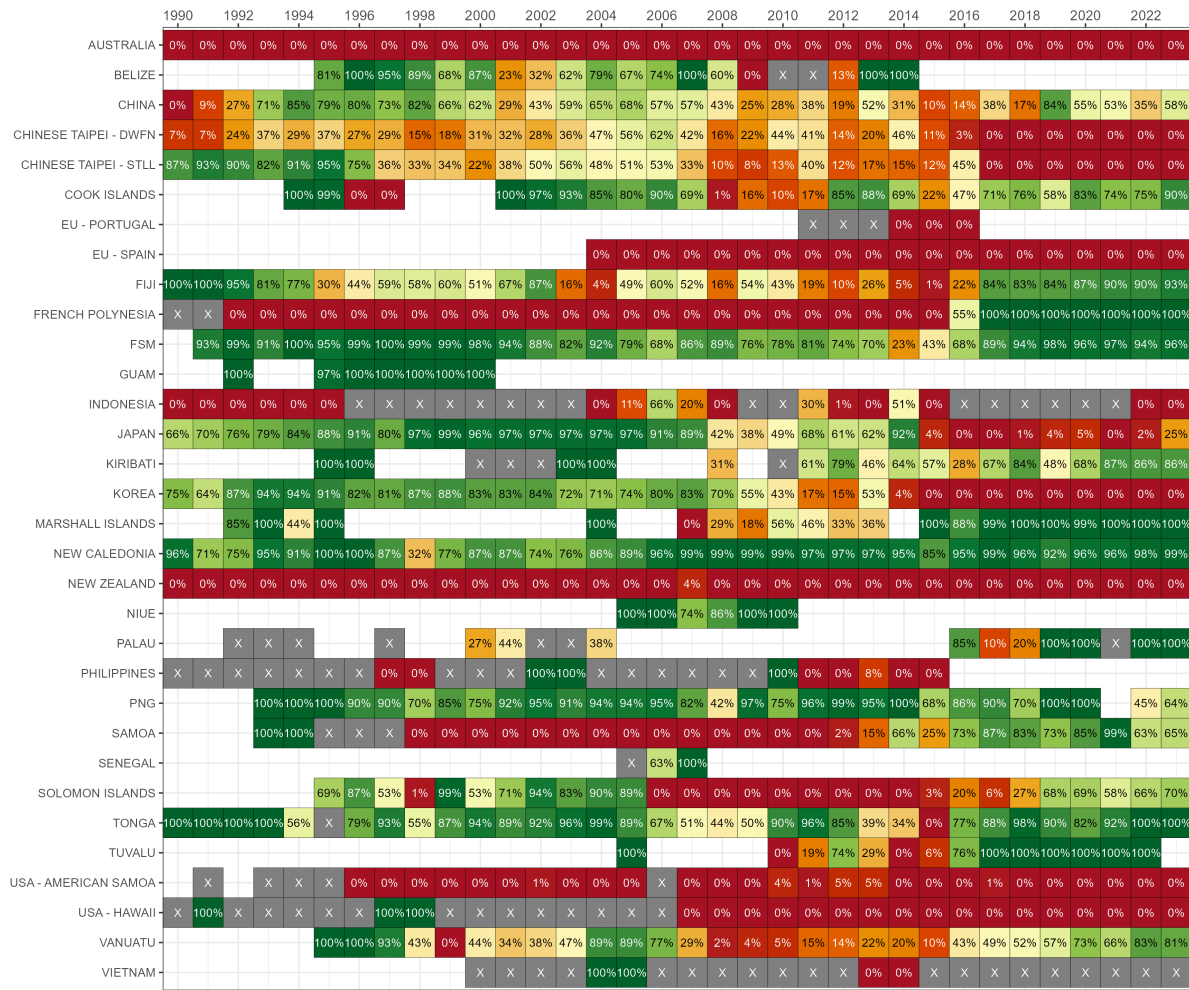

Table 40: Coverage of levels of the BRANCHLINE LENGTH field - LONGLINE

Table 41: Coverage of levels of the CAPTAIN field - LONGLINE

	1990	1992	1994	1996	1998	2000	2002	2004	2006	2008	2010	2012	2014	2016	2018	2020	2022
AUSTRALIA	0%	0%	0%	0%	0%	0%	0%	0%	0%	0%	0%	0%	0%	0%	0%	0%	0%
BELIZE				100%	49%	34%	37%	3%	0%	3%	4%	14%	0%	0%	0%	0%	0%
CHINA	93%	92%	98%	95%	91%	94%	93%	93%	64%	54%	53%	0%	4%	2%	4%	6%	2%
CHINESE TAIPEI - DWFN	7%	12%	39%	68%	62%	71%	72%	65%	39%	25%	47%	49%	36%	12%	14%	32%	28%
CHINESE TAIPEI - STLL	93%	96%	85%	91%	90%	96%	97%	48%	15%	38%	30%	10%	2%	1%	0%	1%	8%
COOK ISLANDS				97%	96%	0%	0%										
EU - PORTUGAL												X	X	X	0%	0%	0%
EU - SPAIN																	
FIJI	7%	26%	21%	22%	22%	13%	28%	22%	14%	26%	11%	12%	4%	0%	0%	0%	0%
FRENCH POLYNESIA	X	X	0%	0%	0%	0%	0%	0%	0%	0%	0%	0%	0%	0%	0%	0%	0%
FSM	89%	100%	96%	96%	95%	99%	99%	86%	86%	38%	13%	4%	14%	5%	2%	0%	0%
GUAM		100%		100%	80%	20%	0%	0%	0%								
INDONESIA	0%	0%	0%	0%	0%	X	X	X	X	X	X	X	0%	0%	0%	0%	0%
JAPAN	66%	70%	75%	79%	84%	88%	90%	79%	96%	82%	33%	56%	61%	37%	13%	9%	19%
KIRIBATI				100%	0%			X	X	X	0%	0%					
KOREA	58%	59%	78%	82%	73%	79%	76%	79%	76%	75%	81%	83%	70%	34%	6%	3%	3%
MARSHALL ISLANDS			100%	96%	100%	0%											
NEW CALEDONIA	36%	40%	42%	19%	6%	86%	100%	36%	0%	0%	3%	0%	0%	0%	0%	1%	0%
NEW ZEALAND	0%	0%	0%	0%	0%	0%	0%	0%	0%	0%	0%	0%	0%	0%	0%	0%	0%
NIUE																	
PALAU		X	X	X		X			40%	0%	X	X	0%				
PHILIPPINES	X	X	X	X	X	X	0%	0%	X	X	X	X	X	X	0%	0%	0%
PNG			85%	100%	96%	97%	4%	9%	1%	1%	0%	1%	0%	0%	0%	0%	0%
SAMOA			100%	100%	X	X	X	100%	100%	95%	51%	81%	96%	99%	100%	100%	99%
SENEGAL											X	0%	0%				
SOLOMON ISLANDS				70%	86%	73%	1%	77%	38%	57%	76%	80%	90%	100%	0%	0%	0%
TONGA	100%	100%	100%	100%	56%	X	21%	0%	7%	0%	0%	0%	1%	0%	0%	0%	0%
TUVALU																	
USA - AMERICAN SAMOA	X		X	X	X	0%	0%	0%	0%	0%	0%	0%	0%	0%	0%	0%	0%
USA - HAWAII	X	100%	X	X	X	X	100%	25%	X	X	X	X	X	X	0%	0%	0%
VANUATU				86%	81%	93%	43%	0%	37%	34%	27%	10%	4%	10%	29%	8%	0%
VIETNAM							X	X	X	X	X	X	X	X	0%	0%	0%